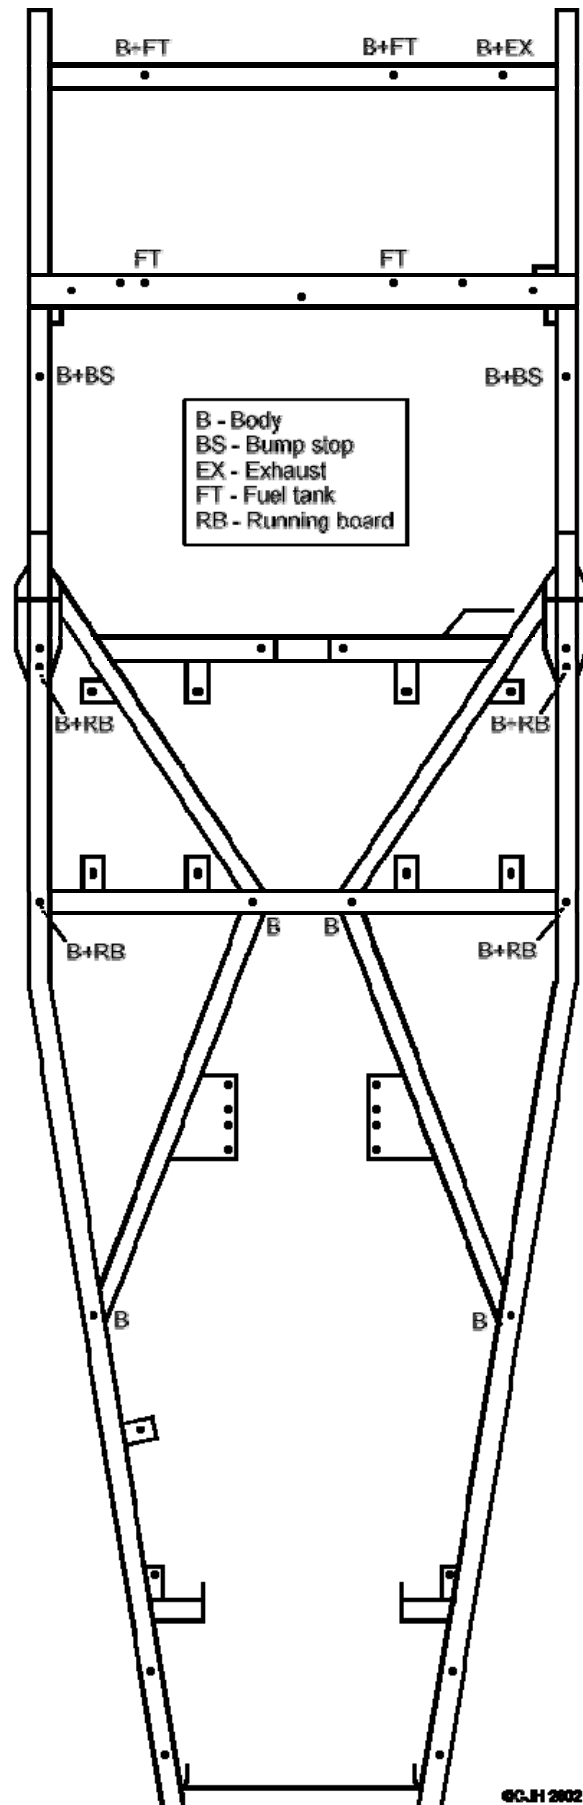

NG TF Chassis Diagrams

©CJH 2007 (www.ngkitcar.co.uk)

Body fixings

This shows the mountings for the body and other items sharing the body bolts.

NG TF Chassis Diagrams

©CJH 2007 (www.ngkitcar.co.uk)

Seat and seat belt fixings

This shows the mountings for the seats and the seat belts.

NG TF Chassis Diagrams

©CJH 2007 (www.ngkitcar.co.uk)

Other fixings

This shows the mountings for suspension, engine, gearbox and other under-body components.

NG TF Chassis Diagrams

©CJH 2007 (www.ngkitcar.co.uk)

Chassis rubbers

This shows where the rubber strips are glued to the chassis.