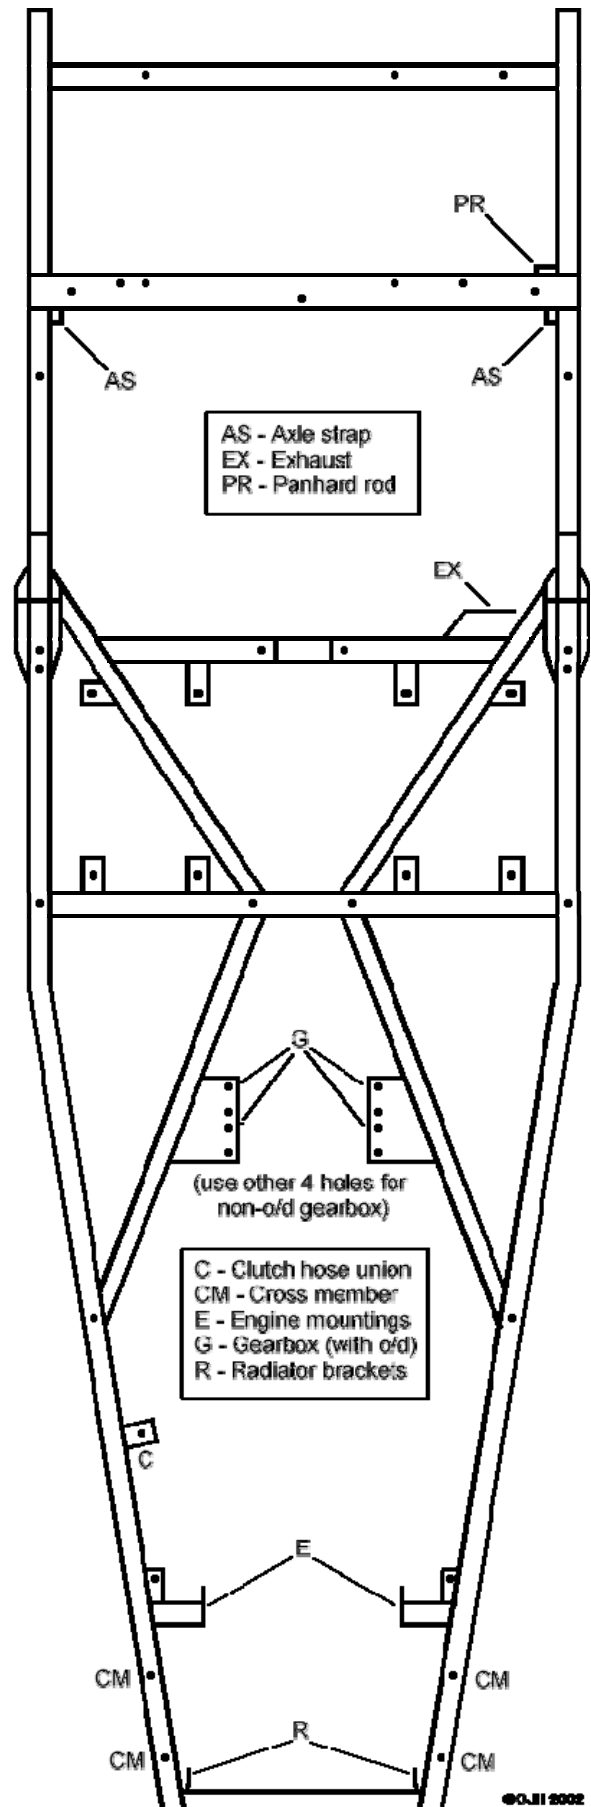

NG TF Chassis Diagrams

©CJH 2007 (www.ngkitcar.co.uk)

Body fixings

This shows the mountings for the body and other items sharing the body bolts.

NG TF Chassis Diagrams

©CJH 2007 (www.ngkitcar.co.uk)

Seat and seat belt fixings

This shows the mountings for the seats and the seat belts.

NG TF Chassis Diagrams

©CJH 2007 (www.ngkitcar.co.uk)

Other fixings

This shows the mountings for suspension, engine, gearbox and other under-body components.

NG TF Chassis Diagrams

©CJH 2007 (www.ngkitcar.co.uk)

Chassis rubbers

This shows where the rubber strips are glued to the chassis.