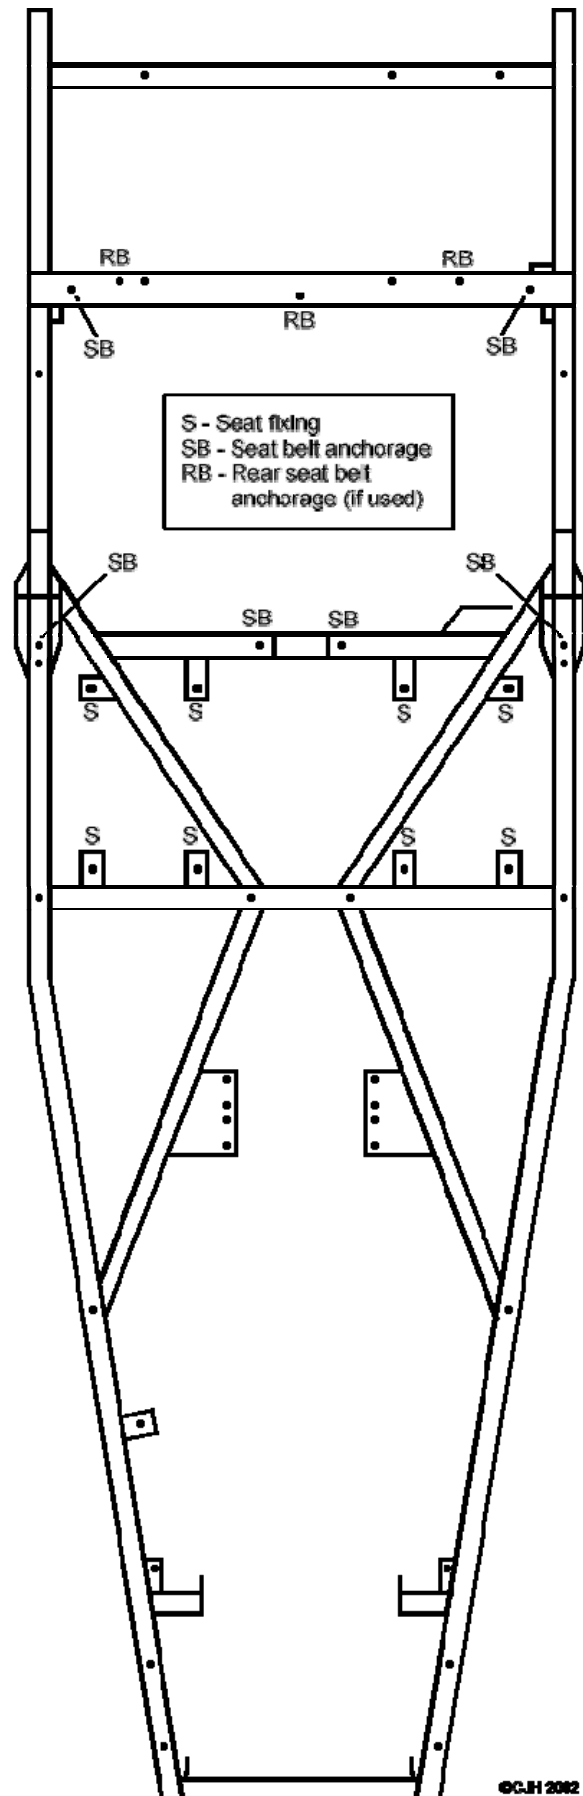

NG TF Chassis Diagrams

©CJH 2007 (www.ngkitcar.co.uk)

Body fixings

This shows the mountings for the body and other items sharing the body bolts.

NG TF Chassis Diagrams

©CJH 2007 (www.ngkitcar.co.uk)

Seat and seat belt fixings

This shows the mountings for the seats and the seat belts.

NG TF Chassis Diagrams

©CJH 2007 (www.ngkitcar.co.uk)

Other fixings

This shows the mountings for suspension, engine, gearbox and other under-body components.

NG TF Chassis Diagrams

©CJH 2007 (www.ngkitcar.co.uk)

Chassis rubbers

This shows where the rubber strips are glued to the chassis.